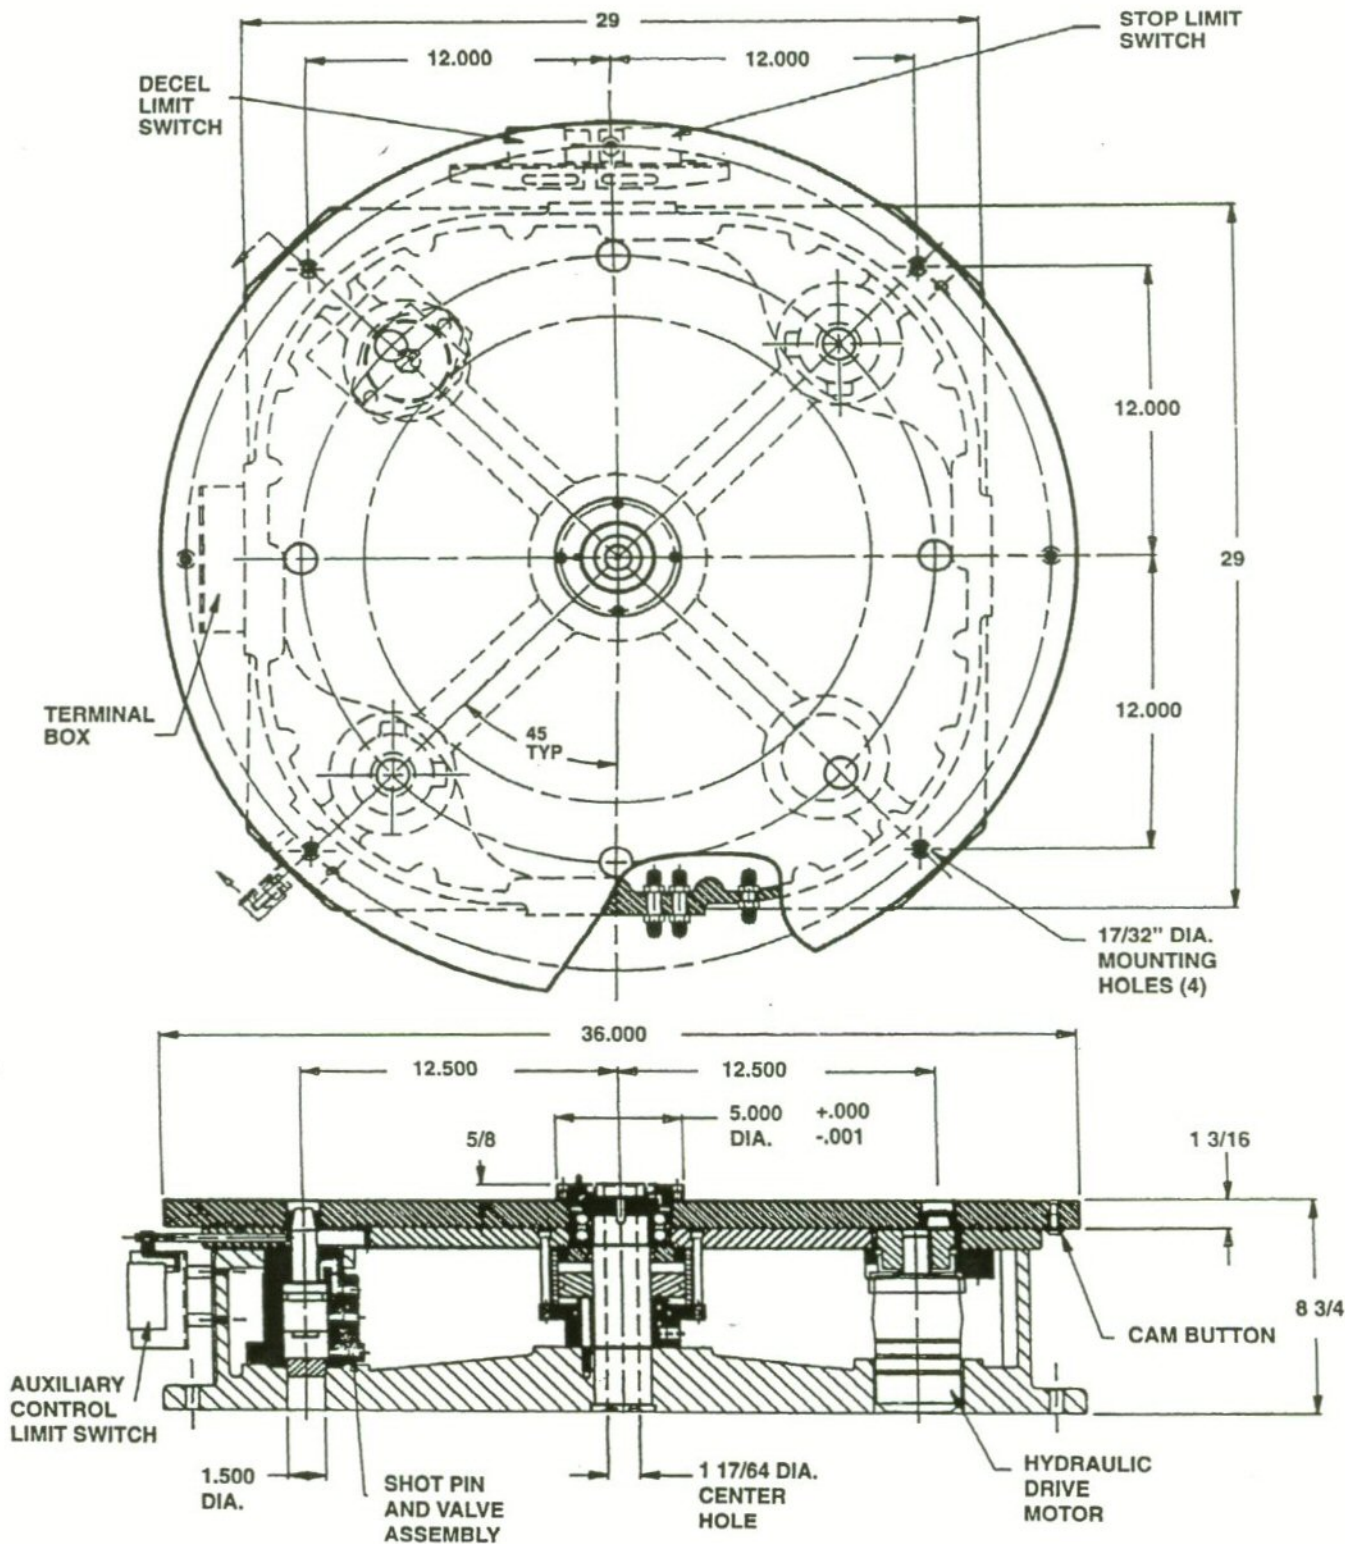

# MODEL 36 - 360

MADE IN U.S.A.

**GH GRAHAM HYDRAULICS**

Division of PSC Corp.

667 South 31st Street • Louisville, Kentucky 40211

(502) 772-3641 • (800) 544-7773 • Fax (502) 778-5017 • (800) 221-2133

Website: [www.ThomasRegister.com/graham-fallscity](http://www.ThomasRegister.com/graham-fallscity)