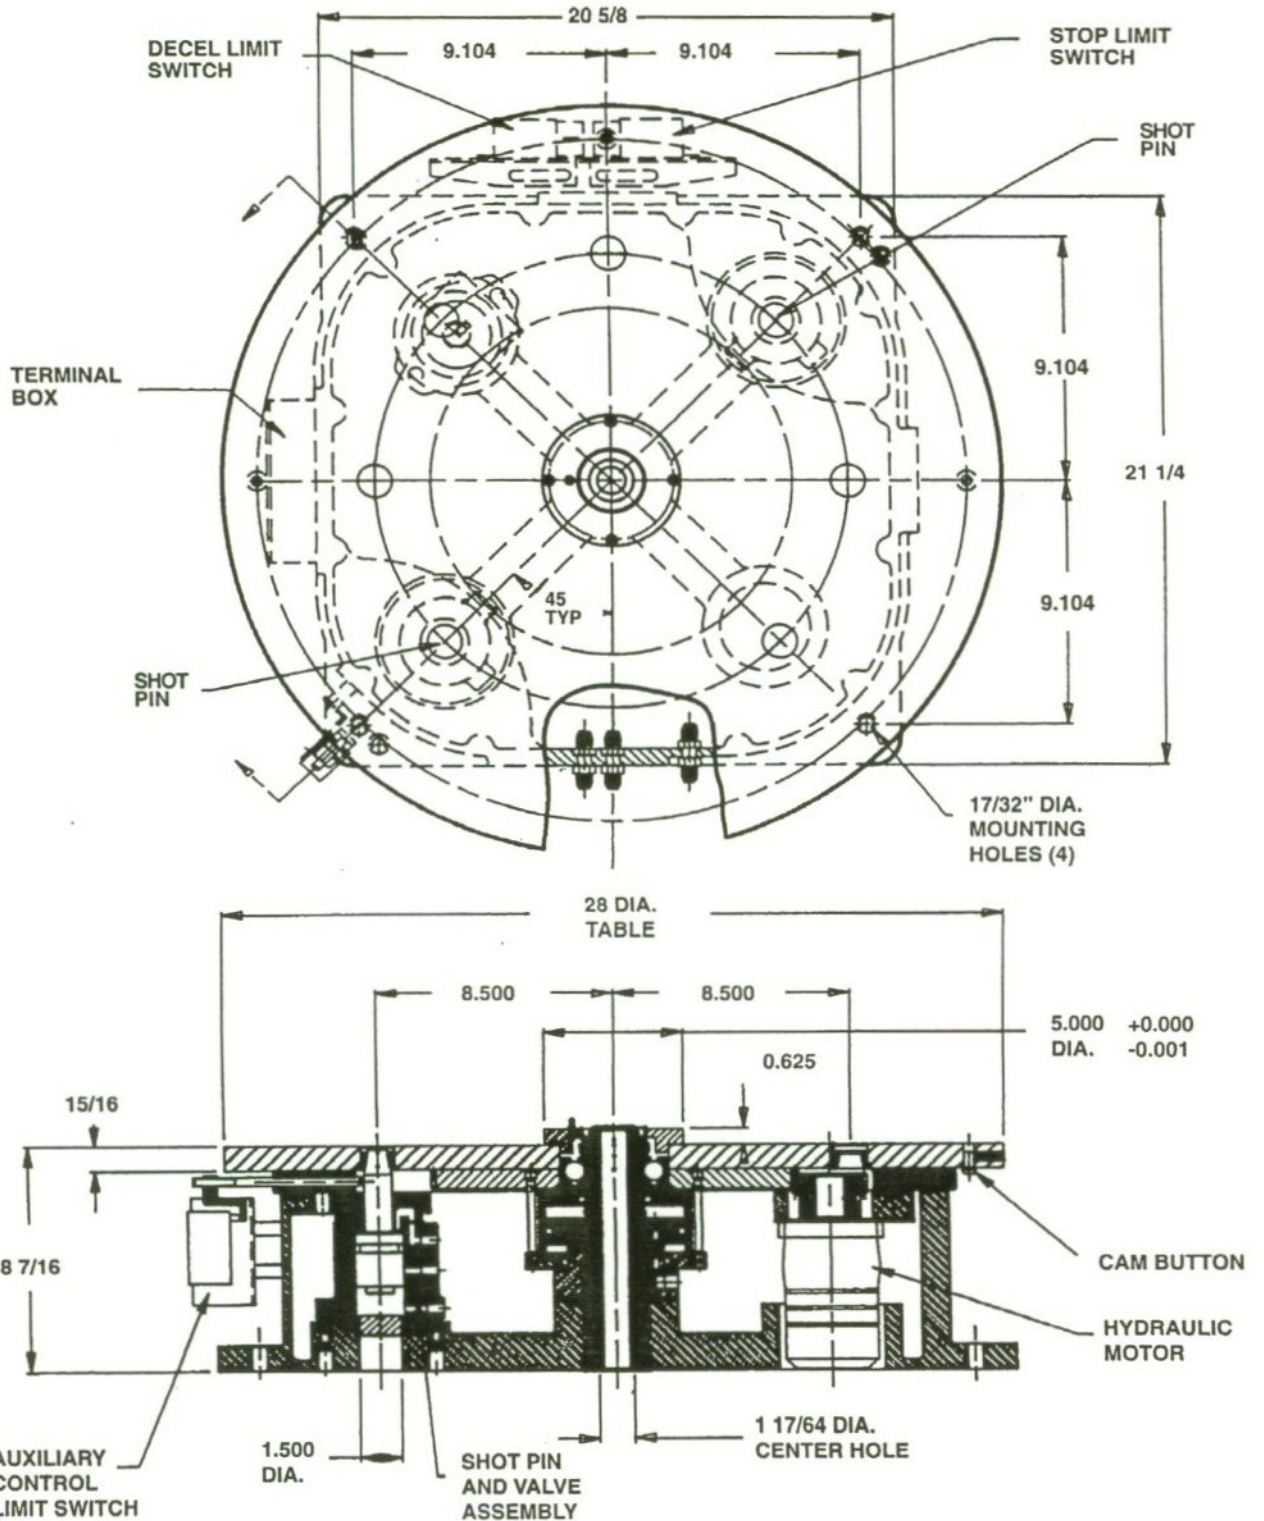

MODEL 28 - 280

MADE IN U.S.A.

GH GRAHAM HYDRAULICS

Division of PSC Corp.

667 South 31st Street • Louisville, Kentucky 40211
 (502) 772-3641 • (800) 544-7773 • Fax (502) 778-5017 • (800) 221-2133
 Website: www.ThomasRegister.com/graham-fallscity